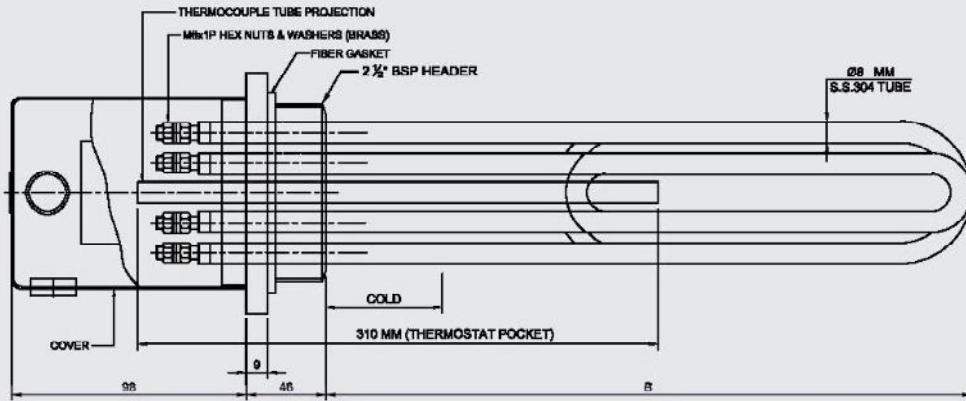

OIL HEATING ELEMENTS

OIL HEATING ELEMENTS

CAT.NO.	RATING	VOLTAGE	'B' LG IN mm	REMARKS
RH-916101	1 KW	230V	411	Single emement
RH-916102	1.5 KW	230V	411	Single emement
RH-916103	2 KW	230V	411	Twin emement
RH-916104	3 KW	230V/400V	411	Three emement
RH-916105	4 KW	230V/400V	548	Three emement
RH-916106	4 KW	230V/400V	411	Three emement
RH-916107	5 KW	230V/400V	550	Three emement
RH-916108	6 KW	230V/400V	575	Three emement
RH-916109	9 KW	230V/400V	710	Three emement

CAST IRON THREADED FLANGE SIZE FOR ABOVE - 2 1/2" BSP